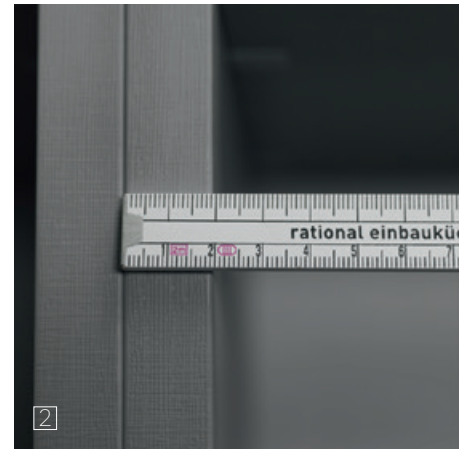

rational top 8

1 22 mm front thickness

2 19 mm carcass material

3 5-year guarantee

4 Great variety of materials

5 Awards

6 Blum technology

7 Exclusivity