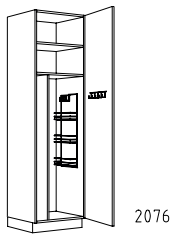

Tall units vertical strip handle height: 208 cm

QHBTL 60 cm