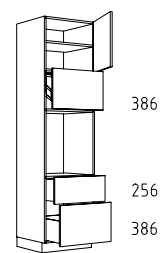

QHGTZL 60 cm

Dresser units vertical strip handle height: 39 cm / 56 cm