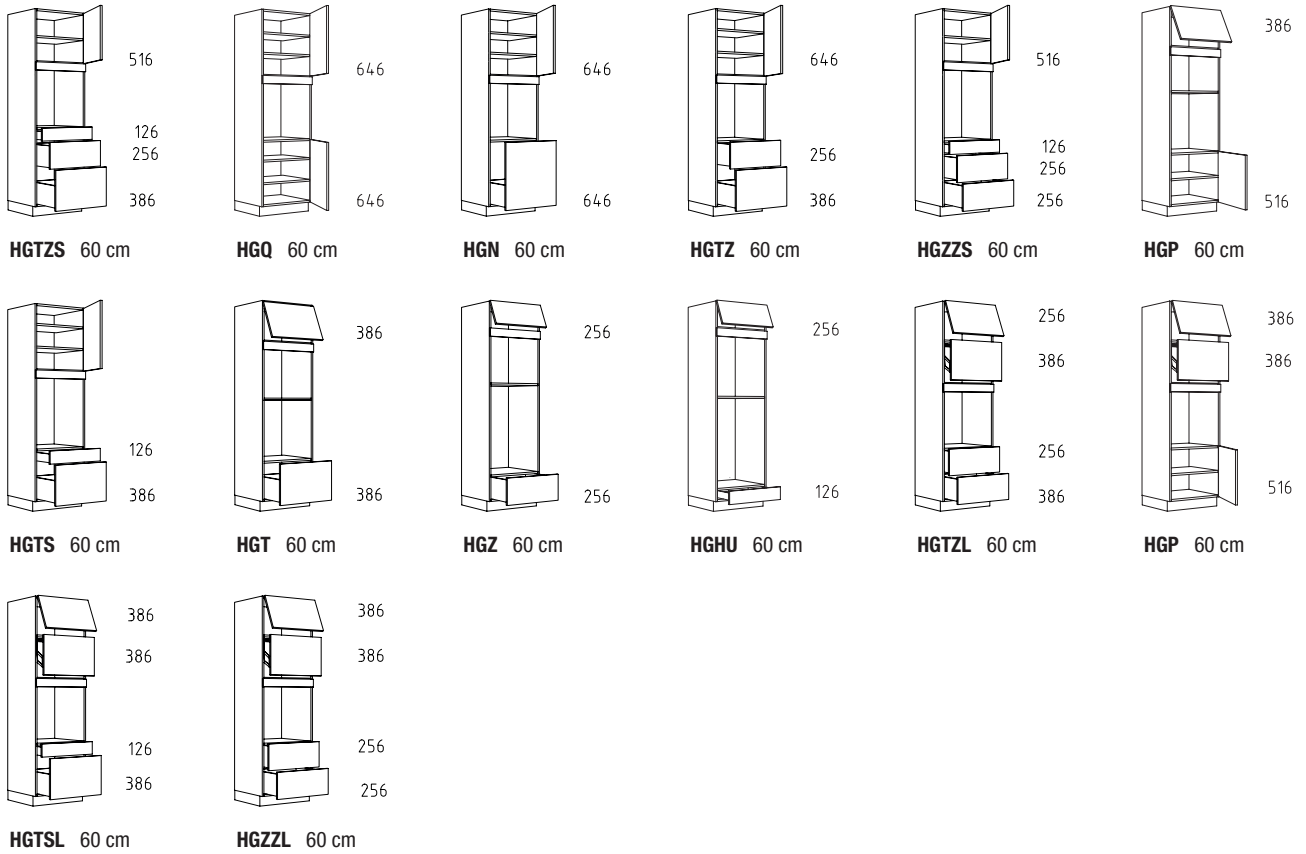

HKGZ 60 cm

HKGZ 60 cm

HKF 60 cm

HGWS 60 cm

HGW 60 cm

HGVS 60 cm

HGOS 60 cm

HGTT 60 cm

HGV 60 cm

HGO 60 cm

HGQS 60 cm

HGNS 60 cm

HGTT 60 cm

Index

Tall units height: 195 cm

Tall units height: 208 cm

Tall units height: 208 cm

HIGQS 60 cm

HIGNS 60 cm

HIGTT 60 cm

HIGTZS 60 cm

HIGQ 60 cm

HIGN 60 cm

HIGTZ 60 cm