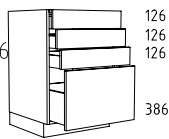

U 80 - 120 cm
depth: 35 / 46 / 56 cm

UPF 30 - 60 cm
depth: 16 cm

ULMS 50 + 60 cm
depth: 56 cm

Index

Base units height: 78 cm

UZST 60 cm
depth: 56 cm

APKO 30 - 120 cm
depth: 35 / 46 / 56 cm

UTS 30 - 120 cm
depth: 56 / 71 cm