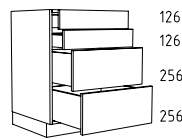

U 80 - 120 cm
depth: 35 / 46 / 56 cm

UPF 30 - 60 cm
depth: 16 cm

ULMS 50 + 60 cm
depth: 56 cm

Index

Base units height: 78 cm

UZST 60 cm
depth: 56 cm

APKO 30 - 120 cm
depth: 35 / 46 / 56 cm

UTS 30 - 120 cm
depth: 56 / 71 cm