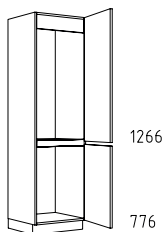

Tall units horizontal strip handle height: 208 cm

CHIGO 60 cm