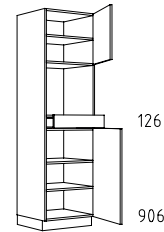

Tall units vertical strip handle height: 208 cm

QHGWS 60 cm