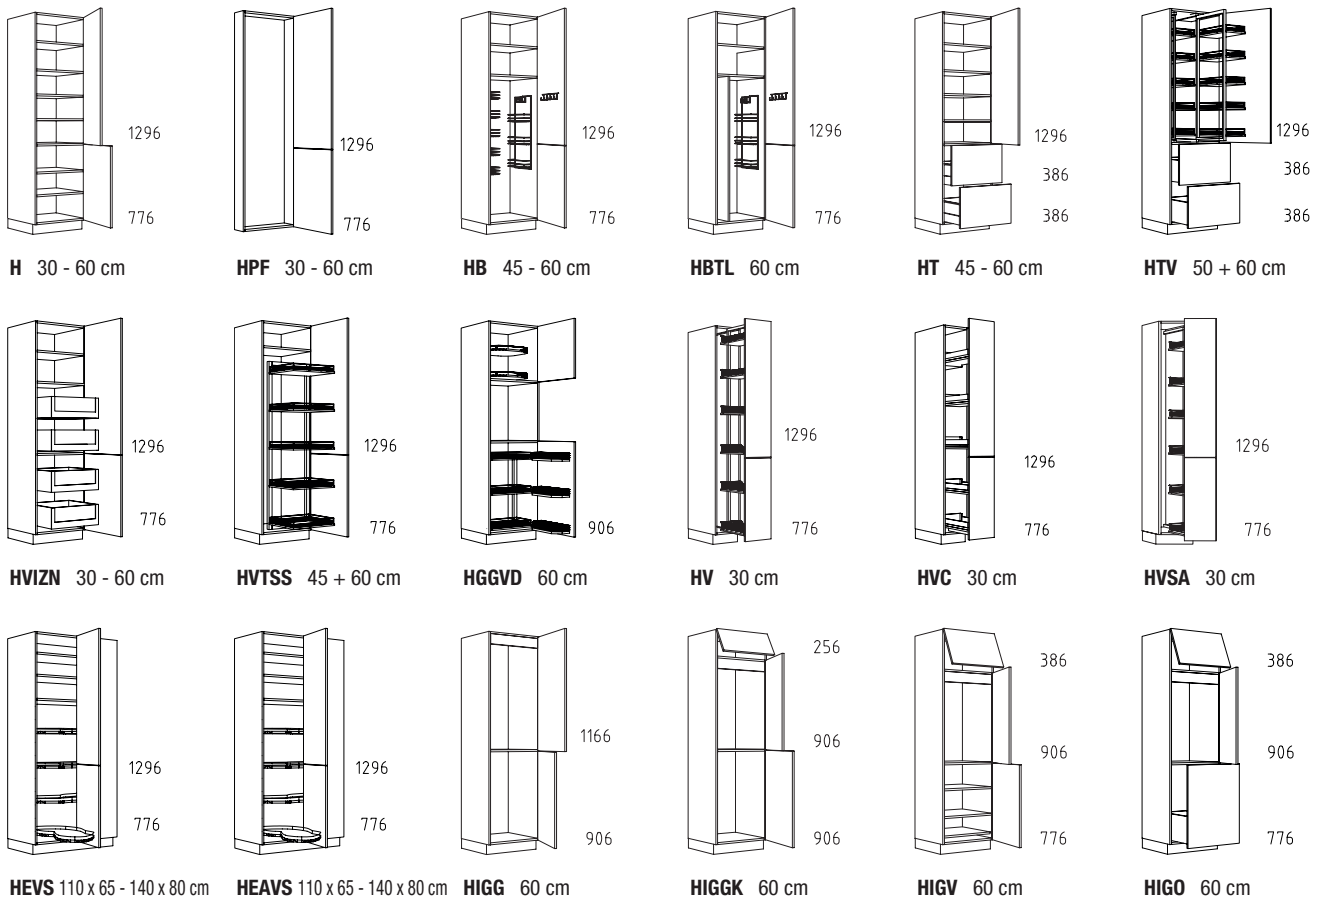

HKGZ 60 cm

HKGZ 60 cm

HKF 60 cm

HGWS 60 cm

HGW 60 cm

HGVS 60 cm

HGOS 60 cm

HGTT 60 cm

HGV 60 cm

HGO 60 cm

HGQS 60 cm

HGNS 60 cm

HGTT 60 cm

Index

Tall units height: 195 cm

Tall units height: 208 cm

Tall units height: 208 cm

HIGQS 60 cm

HIGNS 60 cm

HIGTT 60 cm

HIGTZS 60 cm

HIGQ 60 cm

HIGN 60 cm

HIGTZ 60 cm