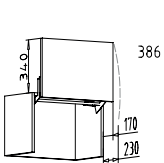

Dresser units height: 39 cm / 52 cm / 65 cm

EOKL.. 60 - 120 cm
depth: 35 cm