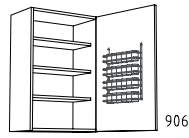

Wall units height: 78 cm

OE 65 cm
depth: 65 cm

OE 80 + 90 cm
depth: 45 cm

OED 65 cm
depth: 65 cm

Wall units height: 91 cm

O 30 - 60 cm
depth: 35 cm

O 80 - 100 cm
depth: 35 cm

OSG 30 - 60 cm
depth: 35 cm