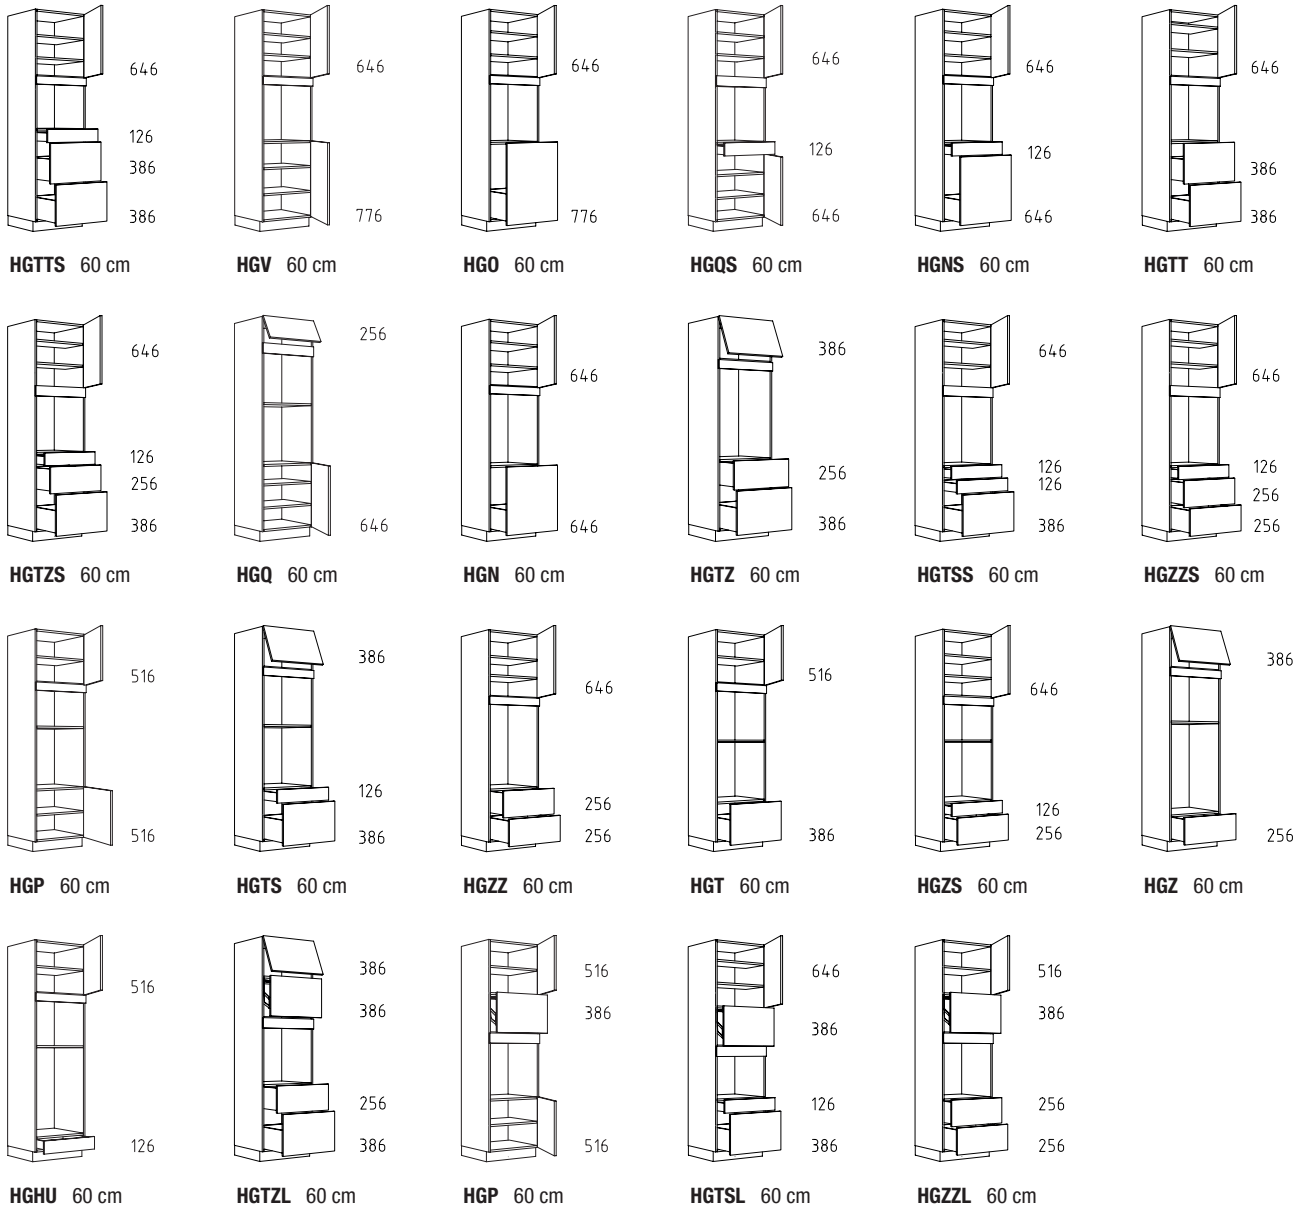

HKDL 60 cm

HGWS 60 cm

HGW 60 cm

HGVS 60 cm

HGOS 60 cm

Index

Tall units height: 208 cm

Tall units height: 221 cm