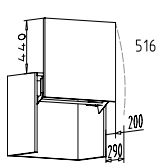

EOKL.. 60 - 120 cm
depth: 35 cm