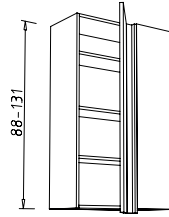

QOEV 70 + 80 cm
depth: 40 cm