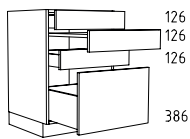

U 80 - 120 cm
depth: 35 / 46 / 56 cm

UPF 30 - 60 cm
depth: 16 cm

ULMS 50 + 60 cm
depth: 56 cm

Index

Base units height: 78 cm

UZST 60 cm
depth: 56 cm

APKO 30 - 120 cm
depth: 35 / 46 / 56 cm

UTS 30 - 120 cm
depth: 56 / 71 cm