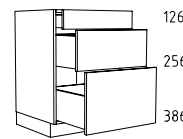

UTZS 30 - 120 cm
depth: 56 / 71 cm