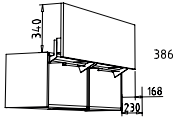

OKLD 120 - 180 cm
depth: 35 cm