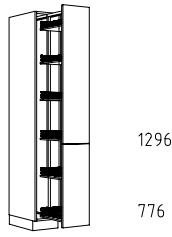

Tall units vertical strip handle height: 208 cm

QHVS 30 cm