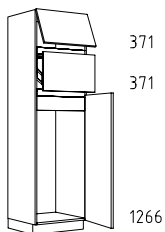

Tall units horizontal strip handle height: 208 cm

CHKDL 60 cm