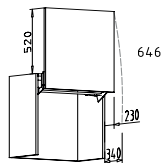

Wall units height: 78 cm

OE 65 cm
depth: 65 cm

OE 80 + 90 cm
depth: 45 cm

OED 65 cm
depth: 65 cm

Wall units height: 91 cm

O 30 - 60 cm
depth: 35 cm

O 80 - 100 cm
depth: 35 cm

OSG 30 - 60 cm
depth: 35 cm

OAT 60 + 90 cm
depth: 35 cm

OM 50 + 60 cm
depth: 35 cm

OE 65 cm
depth: 65 cm

OE 80 + 90 cm
depth: 45 cm

OED 65 cm
depth: 65 cm

Wall units variable in the height: 91.1-130 cm

OV 30 - 90 cm
depth: 35 cm

OMV 50 + 60 cm
depth: 35 cm

Dresser units height: 39 cm / 52 cm / 65 cm

EOKL.. 60 - 120 cm
depth: 35 cm

EOKL.. 60 - 120 cm
depth: 35 cm

EOKL.. 60 + 90 cm
depth: 35 cm

Dresser units height: variable from 120 to 130 cm

EOV 45 + 60 cm
depth: 35 cm