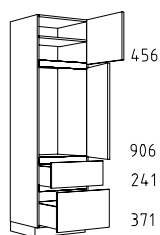

Tall units horizontal strip handle height: 208 cm

CHIGTZ 60 cm