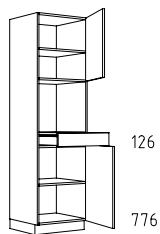

Tall units vertical strip handle height: 208 cm

QHGVS 60 cm