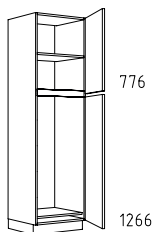

Tall units horizontal strip handle height: 208 cm

CHID 60 cm